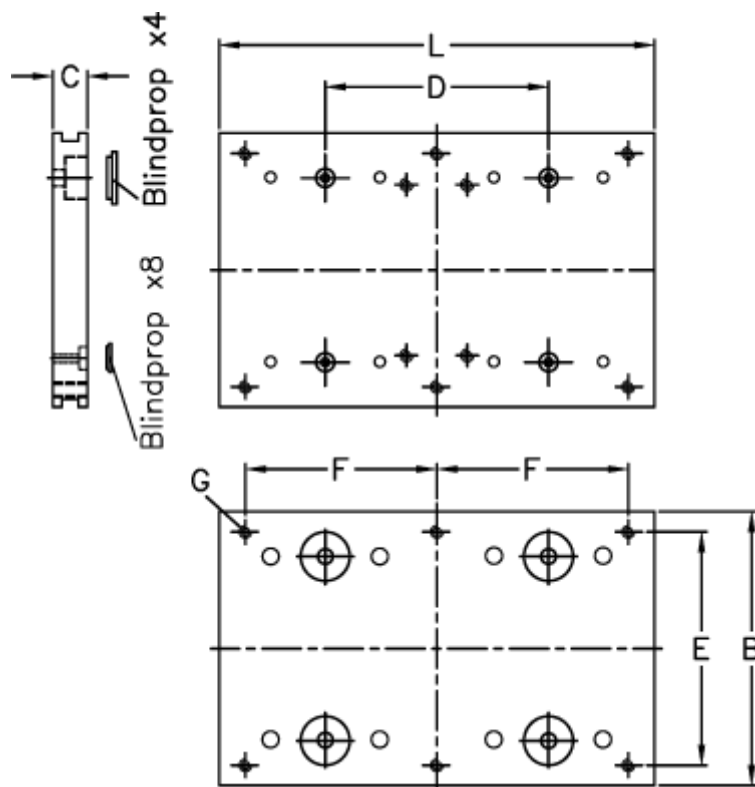

Article number: 057113060200

Description: Hepco GV3 carriage plate CP 60 34 L200

## Measures

B	= 135
C	= 17.00
d	= 125
E	= 115
F	= 180
For bearing	= 34
For slide	= M/NM 60
L	= 200

Threaded hole G = 4 x M8